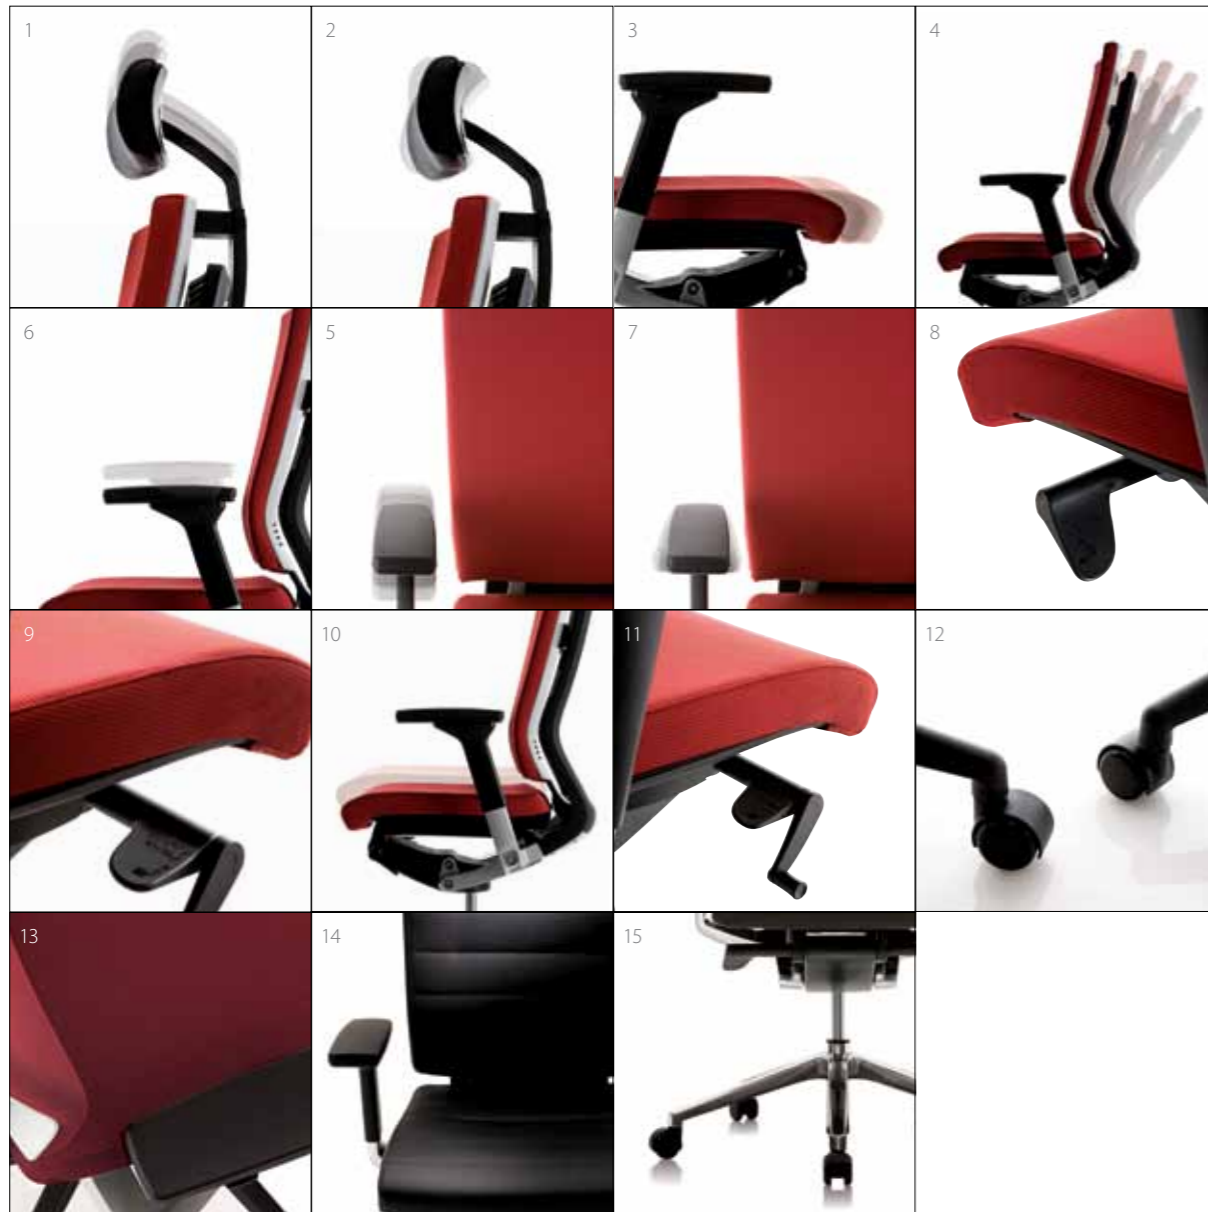

Attention to details and Design award