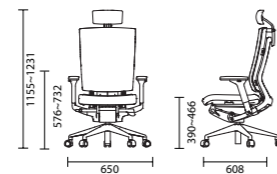

- Slide & Sync system (Sliding backrest & lumbar support)
- Adjustable(depth) seat plate
- Height adjustable pneumatic cylinder
- Polished aluminum base
- Polished aluminum arm frame
- Polyurethane casters
- Synchronized tilting mechanism
- Multi-limited tilting mechanism
- Adjustable Armrests
- Adjustable Headrest
- Genuine leather