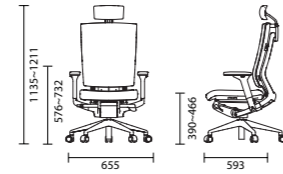

- Slide & Sync system (Sliding backrest & lumbar support)
- Adjustable(depth) seat plate
- Height adjustable pneumatic cylinder
- Engineered plastic base
- Polyurethane casters
- Synchronized tilting mechanism
- Multi-limited tilting mechanism
- Adjustable Armrests
- Adjustable Headrest

T550HDASU_L096
finished with luxury upholstery on T550HDASU