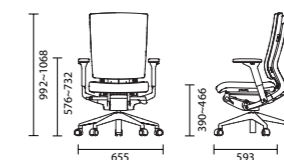

T550DAU with adjustable armrests on the basic type

- Slide & Sync system
  (Sliding backrest & lumbar support)
- Adjustable(depth) seat plate
- Height adjustable pneumatic cylinder
- Engineered plastic base
- Polyurethane casters
- Synchronized tilting mechanism
- Multi-limited tilting mechanism
- Adjustable Armrests