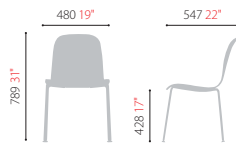

CH0021Z
Artificial Leather