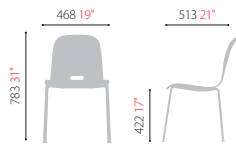

Curve design wraps around you smoothly, giving a comfortable feeling. It is combined with a handle that is located below the backrest to provide convenience when moving a chair.

SPOON(CH0021) series

CH0021Z
Wood Shell