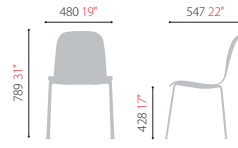

CH0021Z
Fabric