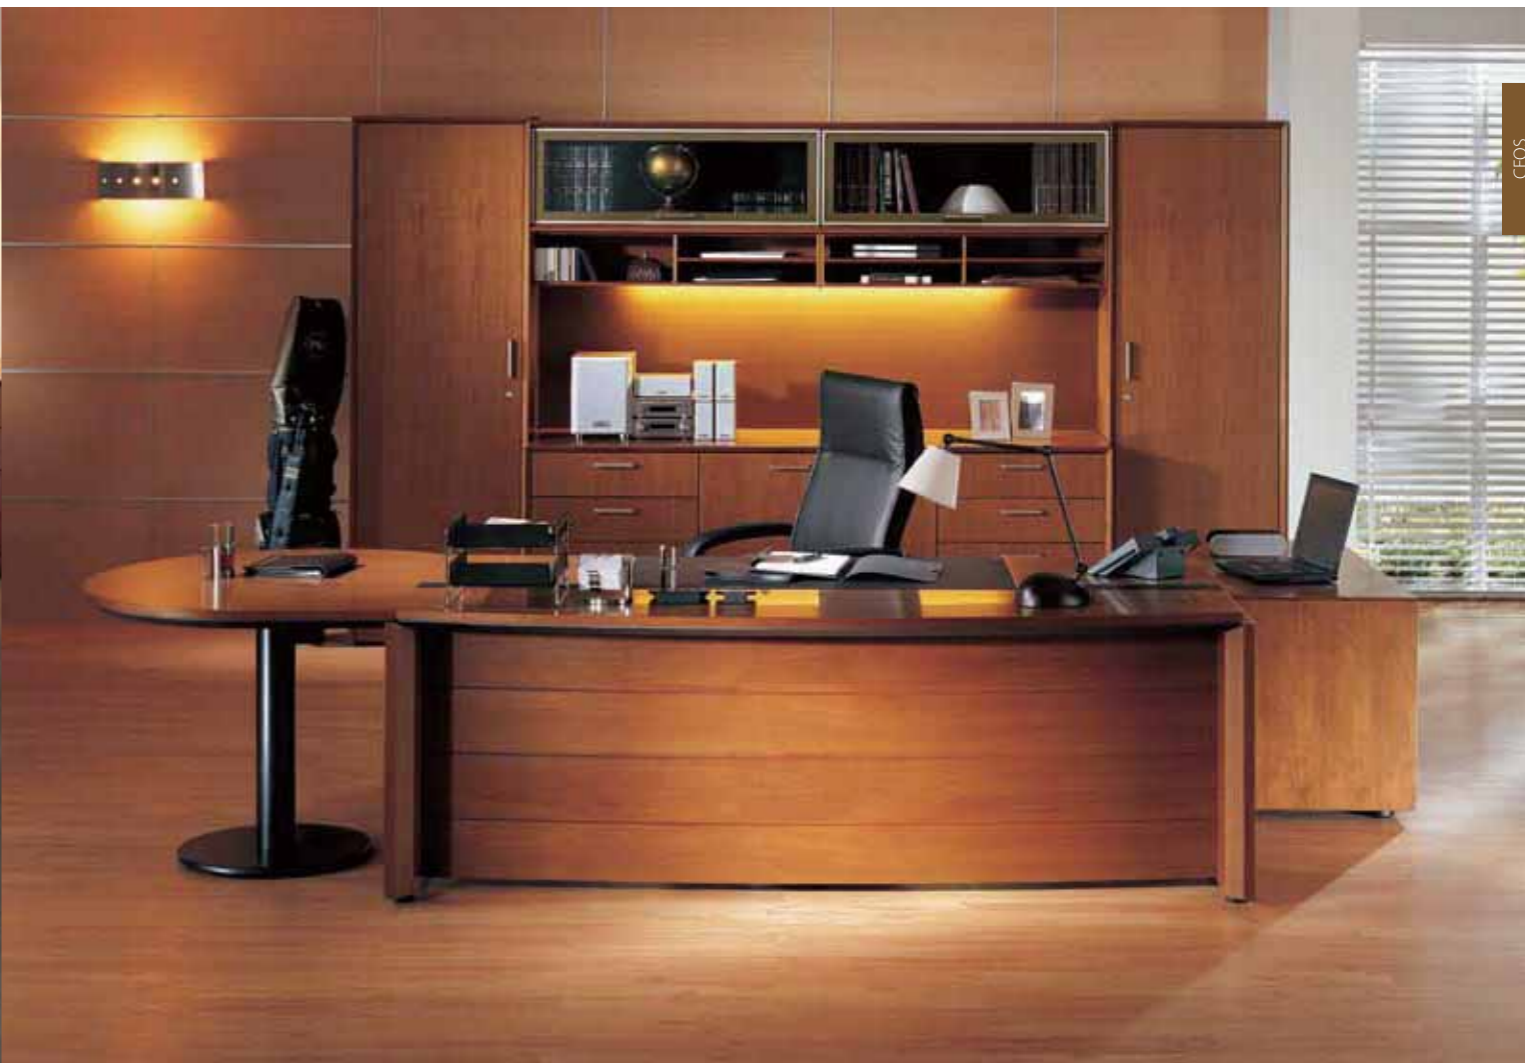

Premier Class

CEOS

As part of our Premier Class executive furniture line, the CEOS series is made with the finest quality of natural veneers and its highly sophisticated designs are the result of Fursys' advanced technologies and extensive know-how. Let CEOS accent your leadership and executive authority with style and dignity.

The modesty panel and solid looking side panels employing horizontal lines produce a quality premium look.

Especially the horizontal & vertical wire duct covers enhance the convenience of wire management.

The side cabinet consists of doors and drawers. When it used as a side desk, the work area may be extended.

A micro - fiber leather inset is fitted into the desktop.

Desk

The glass - door hanging cabinet on the upper part of the wall unit can be easily accessed (gas strut assisted). The open shelving below is practical with adjustable shelves.