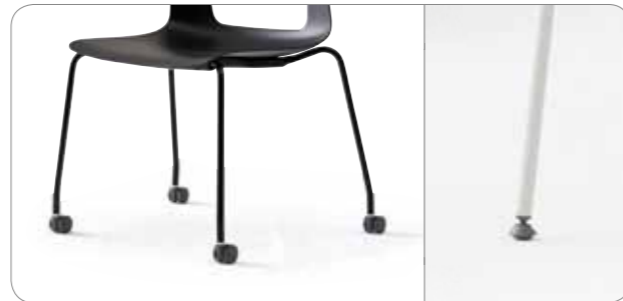

Glides / feet

Urethane castors or Feet with felt floor protection