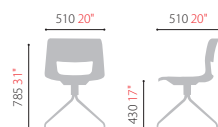

- 4 legs, Glide
- Chrome Finished
- Stackable

* Shell type seat height 415mm

CHN0020MZ
Back/Seat : Plastic
CHN0020MCZ
Back : Plastic / Seat : Fabric
CHN0020MDZ
Back/Seat : Fabric

- 4 legs, Caster
- Chrome Finished
- Stackable

* Shell type seat height 415mm

CHN0020EZ
Back/Seat : Plastic
CHN0020ECZ
Back : Plastic / Seat : Fabric
CHN0020EDZ
Back/Seat : Fabric

- Sled
- Chrome Finished
- Stackable

* Shell type seat height 410mm

CHN0020LZ
Back/Seat : Plastic
CHN0020LCZ
Back : Plastic / Seat : Fabric
CHN0020LDZ
Back/Seat : Fabric

- Lux
- Chrome Finished

* W and D measurements may vary depending on the direction of lux. (510~715)

* Shell type seat height 420mm

Fabric

Leg: Chrome

Plastic

Leg: WW

Item List

- 4 legs, Caster
 - Chrome Finished
 - Stackable
- * Shell type seat height 410mm

CH0020BKLZ
Back/Seat : Plastic
CH0020BKLCZ
Back : Plastic / Seat : Fabric
CH0020BKLDZ
Back/Seat : Fabric

- Lux
 - Chrome Finished
- * W and D measurements may vary depending on the direction of lux. (510~715)
* Shell type seat height 420mm