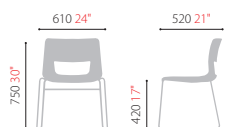

Stacking

Stacking feature increases the space efficiency while bottom cover prevents the damage of seats. (Up to 4 chairs)

Item List

BUTTON(CHN0020Z) series

CHN0020Z
Back/Seat : Plastic
CHN0020CZ
Back : Plastic / Seat : Fabric
CHN0020DZ
Back/Seat : Fabric

- 4 legs, Glide
- Chrome Finished
- Stackable

* Shell type seat height 415mm

CHN0020MZ
Back/Seat : Plastic
CHN0020MCZ
Back : Plastic / Seat : Fabric
CHN0020MDZ
Back/Seat : Fabric

- 4 legs, Caster
- Chrome Finished
- Stackable

* Shell type seat height 415mm

CHN0020EZ
Back/Seat : Plastic
CHN0020ECZ
Back : Plastic / Seat : Fabric
CHN0020EDZ
Back/Seat : Fabric

- Sled
- Chrome Finished
- Stackable

* Shell type seat height 410mm

CHN0020LZ
Back/Seat : Plastic
CHN0020LCZ
Back : Plastic / Seat : Fabric
CHN0020LDZ
Back/Seat : Fabric

- Lux
- Chrome Finished

* W and D measurements may vary depending on the direction of lux. (510~715)

* Shell type seat height 420mm

Fabric

Leg: Chrome

Plastic

Leg: WW

Item List