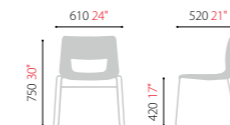

CHN0020EZ

Back/Seat : Plastic

- Sled
- Black epoxy power coat
- Stackable