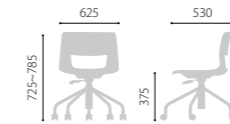

FHXX1710010

Back/Seat : Plastic

- ※W and D measurements may vary depending on the direction of lux. (510-715)

SEAT COVER

- Can be local customised in customer specific or house fabrics.
- Contact your sales representative for assistance.