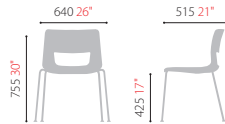

- 4 legs, Glide
- Chrome Finished
- Stackable

* Shell type seat height 415mm

CHN0020MZ
Back/Seat : Plastic
CHN0020MCZ
Back : Plastic / Seat : Fabric
CHN0020MDZ
Back/Seat : Fabric

- 4 legs, Caster
- Chrome Finished
- Stackable

* Shell type seat height 415mm

CHN0020EZ
Back/Seat : Plastic
CHN0020ECZ
Back : Plastic / Seat : Fabric
CHN0020EDZ
Back/Seat : Fabric

- Sled
- Chrome Finished
- Stackable

* Shell type seat height 410mm

CHN0020LZ
Back/Seat : Plastic
CHN0020LCZ
Back : Plastic / Seat : Fabric
CHN0020LDZ
Back/Seat : Fabric

- Lux
- Chrome Finished

* W and D measurements may vary depending on the direction of lux. (510~715)

* Shell type seat height 420mm

Fabric

Leg: Chrome

Plastic

Leg: WW

Item List

BUTTON(CH0020BKZ) series

CH0020BKZ
Back/Seat : Plastic
CH0020BKCZ
Back : Plastic / Seat : Fabric
CH0020BKDZ
Back/Seat : Fabric

- 4 legs, Glide
 - Chrome Finished
 - Stackable
- * Shell type seat height 415mm