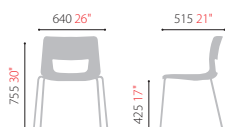

Stacking

Stacking feature increases the space efficiency while bottom cover prevents the damage of seats. (Up to 4 chairs)

Item List

BUTTON(CHN0020Z) series

CHN0020Z
Back/Seat : Plastic
CHN0020CZ
Back : Plastic / Seat : Fabric
CHN0020DZ
Back/Seat : Fabric

- 4 legs, Glide
- Chrome Finished
- Stackable

* Shell type seat height 415mm

CHN0020MZ
Back/Seat : Plastic
CHN0020MCZ
Back : Plastic / Seat : Fabric
CHN0020MDZ
Back/Seat : Fabric

- 4 legs, Caster
- Chrome Finished
- Stackable

* Shell type seat height 415mm

CHN0020EZ
Back/Seat : Plastic
CHN0020ECZ
Back : Plastic / Seat : Fabric
CHN0020EDZ
Back/Seat : Fabric

- Sled
- Chrome Finished
- Stackable

* Shell type seat height 410mm

CHN0020LZ
Back/Seat : Plastic
CHN0020LCZ
Back : Plastic / Seat : Fabric
CHN0020LDZ
Back/Seat : Fabric

- Lux
- Chrome Finished

* W and D measurements may vary depending on the direction of lux. (510~715)

* Shell type seat height 420mm

Fabric

Leg: Chrome

Plastic

Leg: WW

Item List