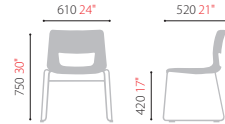

- Lux
- Chrome Finished

* W and D measurements may vary depending on the direction of lux. (510~715)

* Shell type seat height 420mm

Fabric

Leg: Chrome

Plastic

Leg: WW

Item List

BUTTON(CH0020BKZ) series

CH0020BKZ
Back/Seat : Plastic
CH0020BKCZ
Back : Plastic / Seat : Fabric
CH0020BKDZ
Back/Seat : Fabric

- 4 legs, Glide
 - Chrome Finished
 - Stackable
- * Shell type seat height 415mm

CH0020BEKZ
Back/Seat : Plastic
CH0020BKECZ
Back : Plastic / Seat : Fabric
CH0020BKEDZ
Back/Seat : Fabric

- Sled
 - Chrome Finished
 - Stackable
- * Shell type seat height 415mm

CH0020BKMZ
Back/Seat : Plastic
CH0020BKMCZ
Back : Plastic / Seat : Fabric
CH0020BKMDZ
Back/Seat : Fabric

- 4 legs, Caster
 - Chrome Finished
 - Stackable
- * Shell type seat height 410mm

CH0020BKLZ
Back/Seat : Plastic
CH0020BKLCZ
Back : Plastic / Seat : Fabric
CH0020BKLDZ
Back/Seat : Fabric

- Lux
 - Chrome Finished
- * W and D measurements may vary depending on the direction of lux. (510~715)
* Shell type seat height 420mm