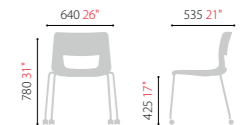

CHN0020MZ

Back/Seat : Plastic

- 4 legs, Caster
- Black epoxy power coat
- Stackable