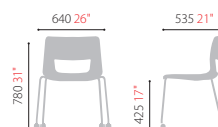

Stacking

Stacking feature increases the space efficiency while bottom cover prevents the damage of seats. (Up to 4 chairs)

Item List

BUTTON(CHN0020Z) series

CHN0020Z
Back/Seat : Plastic
CHN0020CZ
Back : Plastic / Seat : Fabric
CHN0020DZ
Back/Seat : Fabric

- 4 legs, Glide
- Chrome Finished
- Stackable

* Shell type seat height 415mm

CHN0020MZ
Back/Seat : Plastic
CHN0020MCZ
Back : Plastic / Seat : Fabric
CHN0020MDZ
Back/Seat : Fabric

- 4 legs, Caster
- Chrome Finished
- Stackable

* Shell type seat height 415mm

CHN0020EZ
Back/Seat : Plastic
CHN0020ECZ
Back : Plastic / Seat : Fabric
CHN0020EDZ
Back/Seat : Fabric

- Sled
- Chrome Finished
- Stackable

* Shell type seat height 410mm

CHN0020LZ
Back/Seat : Plastic
CHN0020LCZ
Back : Plastic / Seat : Fabric
CHN0020LDZ
Back/Seat : Fabric

- Lux
- Chrome Finished

* W and D measurements may vary depending on the direction of lux. (510~715)

* Shell type seat height 420mm

Fabric

Leg: Chrome

Plastic

Leg: WW

Item List