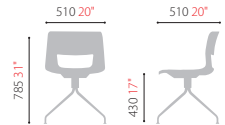

- Lux
- Chrome Finished

* W and D measurements may vary depending on the direction of lux. (510~715)

* Shell type seat height 420mm

Fabric

Leg: Chrome

Plastic

Leg: WW

Item List

BUTTON(CH0020BKZ) series

CH0020BKZ
Back/Seat : Plastic
CH0020BKCZ
Back : Plastic / Seat : Fabric
CH0020BKDZ
Back/Seat : Fabric

- 4 legs, Glide
 - Chrome Finished
 - Stackable
- * Shell type seat height 415mm

CH0020BEKZ
Back/Seat : Plastic
CH0020BKECZ
Back : Plastic / Seat : Fabric
CH0020BKEDZ
Back/Seat : Fabric

- Sled
 - Chrome Finished
 - Stackable
- * Shell type seat height 415mm

CH0020BKMZ
Back/Seat : Plastic
CH0020BKMCZ
Back : Plastic / Seat : Fabric
CH0020BKMDZ
Back/Seat : Fabric

- 4 legs, Caster
 - Chrome Finished
 - Stackable
- * Shell type seat height 410mm

CH0020BKLZ
Back/Seat : Plastic
CH0020BKLCZ
Back : Plastic / Seat : Fabric
CH0020BKLDZ
Back/Seat : Fabric

- Lux
 - Chrome Finished
- * W and D measurements may vary depending on the direction of lux. (510~715)
* Shell type seat height 420mm