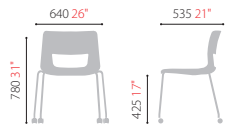

- Lux
- Chrome Finished

* W and D measurements may vary depending on the direction of lux. (510~715)

* Shell type seat height 420mm

Fabric

Leg: Chrome

Plastic

Leg: WW

Item List

BUTTON(CH0020BKZ) series

CH0020BKZ
Back/Seat : Plastic
CH0020BKCZ
Back : Plastic / Seat : Fabric
CH0020BKDZ
Back/Seat : Fabric

- 4 legs, Glide
 - Chrome Finished
 - Stackable
- * Shell type seat height 415mm

CH0020BEKZ
Back/Seat : Plastic
CH0020BKECZ
Back : Plastic / Seat : Fabric
CH0020BKEDZ
Back/Seat : Fabric

- Sled
 - Chrome Finished
 - Stackable
- * Shell type seat height 415mm

CH0020BKMZ
Back/Seat : Plastic
CH0020BKMCZ
Back : Plastic / Seat : Fabric
CH0020BKMDZ
Back/Seat : Fabric

- 4 legs, Caster
 - Chrome Finished
 - Stackable
- * Shell type seat height 410mm

CH0020BKLZ
Back/Seat : Plastic
CH0020BKLCZ
Back : Plastic / Seat : Fabric
CH0020BKLDZ
Back/Seat : Fabric

- Lux
 - Chrome Finished
- * W and D measurements may vary depending on the direction of lux. (510~715)
* Shell type seat height 420mm