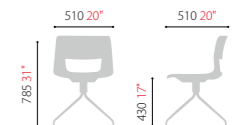

- Lux
- Chrome Finished

* W and D measurements may vary depending on the direction of lux. (510~715)

* Shell type seat height 420mm

Fabric

Leg: Chrome

Plastic

Leg: WW

Item List

- 4 legs, Caster
 - Chrome Finished
 - Stackable
- * Shell type seat height 410mm

CH0020BKLZ
Back/Seat : Plastic
CH0020BKLCZ
Back : Plastic / Seat : Fabric
CH0020BKLDZ
Back/Seat : Fabric

- Lux
 - Chrome Finished
- * W and D measurements may vary depending on the direction of lux. (510~715)
* Shell type seat height 420mm

CHN0020EZ

Back/Seat : Plastic

- Sled
- Black epoxy power coat
- Stackable

CHN0020LZ

Back/Seat : Plastic

- Lux
- Black epoxy power coat
- ※W and D measurements may vary depending on the direction of lux. (510-715)