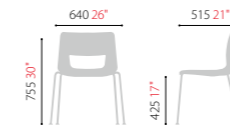

CHN0020Z

Back/Seat : Plastic

- 4 legs, Glide
- Black epoxy power coat
- Stackable