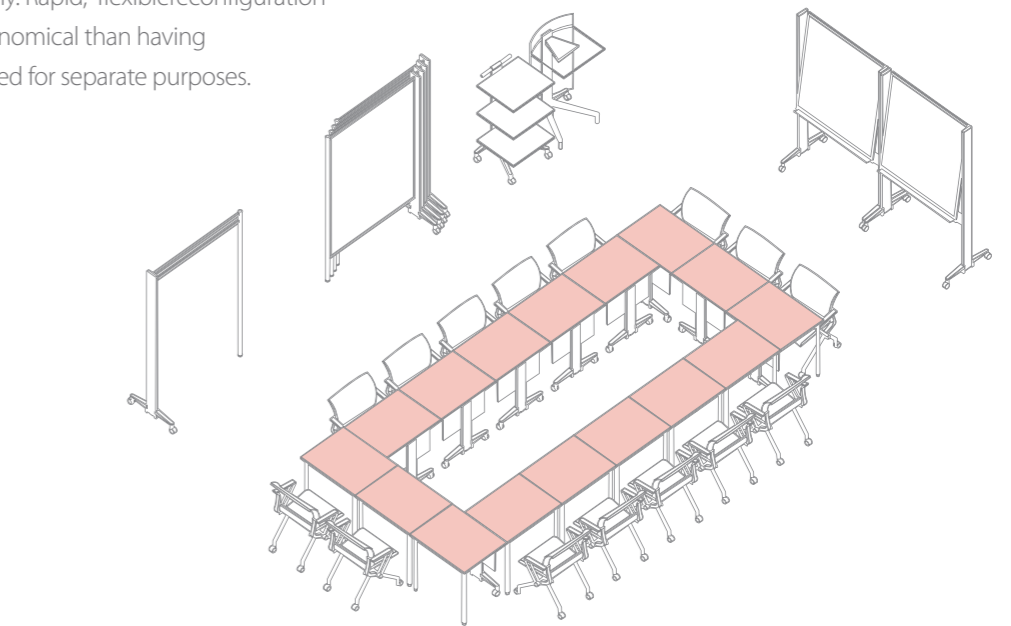

• Space Interaction

Diverse communication activities-meetings, presentations, training, group discussions-can occur unexpectedly or irregularly. Rapid, flexible reconfiguration of one space is more economical than having multiple spaces designated for separate purposes.