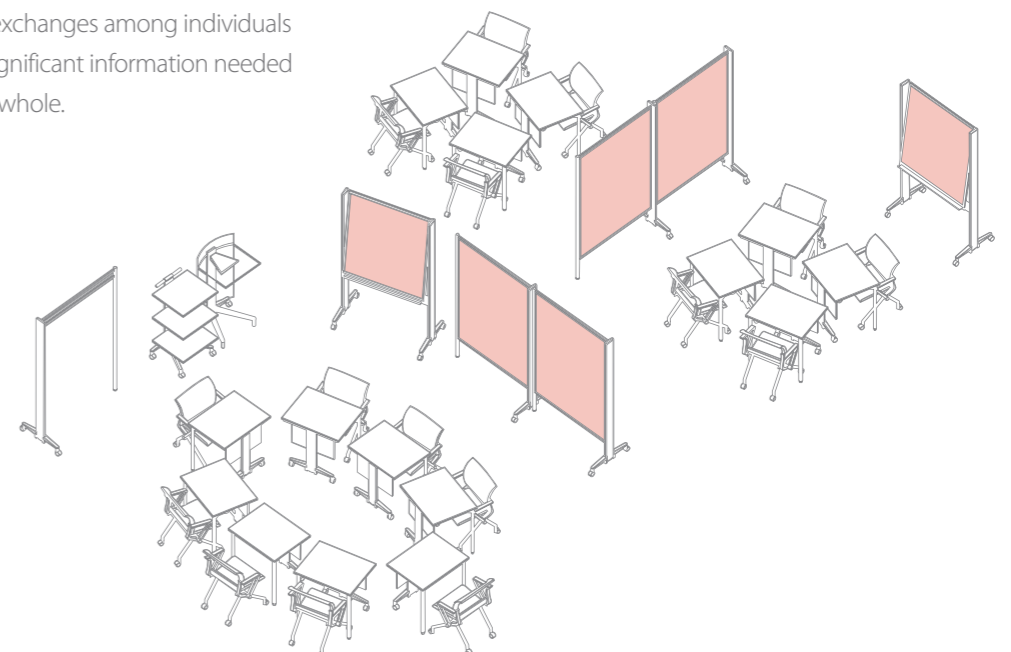

• Information Interaction

The importance of intra-organizational communication continues to grow as corporations become more specialized and decentralized. Data exchanges among individuals and work teams create significant information needed to growth company as a whole.