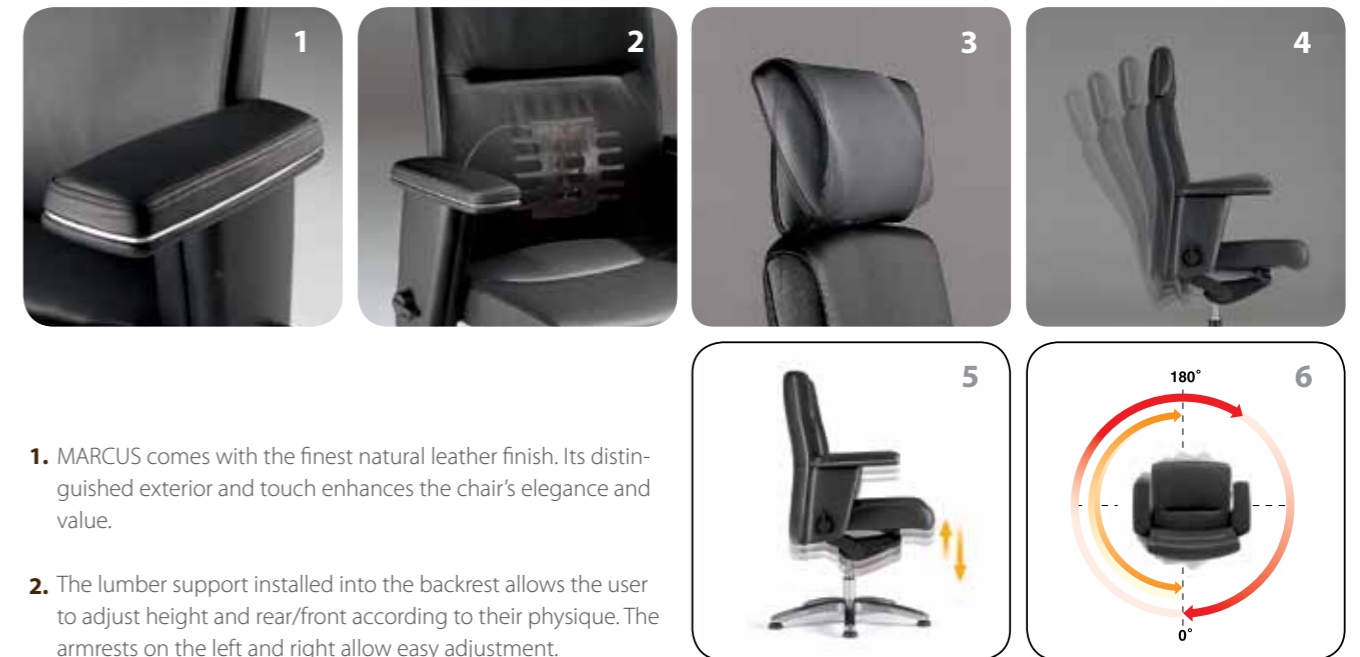

# MARCUS

— — — — — This chair is not for those who simply seek fame or reputation. MARCUS is Fursys' finest executive chair, recommended for those who possess an unspoken elegance and are respected according to the level of their success. Meet this incomparable, top-of-the-grade chair which is made with the finest natural leather and has a lumbar support mechanism built into its frame.

1. MARCUS comes with the finest natural leather finish. Its distinguished exterior and touch enhances the chair's elegance and value.
2. The lumbar support installed into the backrest allows the user to adjust height and rear/front according to their physique. The armrests on the left and right allow easy adjustment.
5. The headrest has been designed to ensure user health. The adjustable angle allows the cervical spine to maintain a C-shape and provides the head with comfortable support.
6. Premium synchronized tilt provides support that is smoother than the movements of the human body. It provides an ergonomic, comfortable seated posture to protect the user's back.

3. The auto-return center pole chair is perfect for an executive office or conference space. This high-tech mechanism ensures that the rotation as well as height returns to its original position, to always maintain a neat and elegant space. During work or meetings, the chair height can be adjusted according to the sitter's height and the body can be rotated freely.
4. When the sitter rises, the chair returns to its usual height and position.