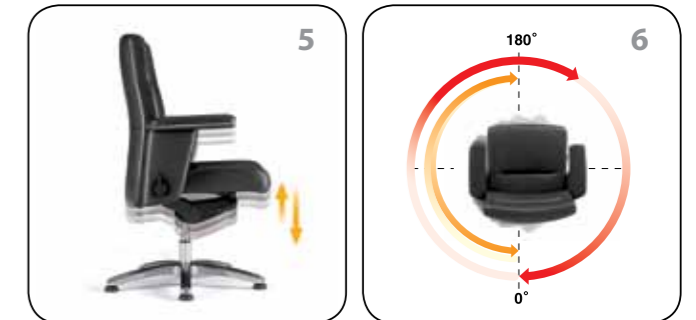

PREMIER CLASS / EXECUTIVE CHAIR

# MARCUS

— — — — — This chair is not for those who simply seek fame or reputation. MARCUS is Fursys' finest executive chair, recommended for those who possess an unspoken elegance and are respected according to the level of their success. Meet this incomparable, top-of-the-grade chair which is made with the finest natural leather and has a lumbar support mechanism built into its frame.

1. MARCUS comes with the finest natural leather finish. Its distinguished exterior and touch enhances the chair's elegance and value.
2. The lumbar support installed into the backrest allows the user to adjust height and rear/front according to their physique. The armrests on the left and right allow easy adjustment.
5. The headrest has been designed to ensure user health. The adjustable angle allows the cervical spine to maintain a C-shape and provides the head with comfortable support.
6. Premium synchronized tilt provides support that is smoother than the movements of the human body. It provides an ergonomic, comfortable seated posture to protect the user's back.

3. The auto-return center pole chair is perfect for an executive office or conference space. This high-tech mechanism ensures that the rotation as well as height returns to its original position, to always maintain a neat and elegant space. During work or meetings, the chair height can be adjusted according to the sitter's height and the body can be rotated freely.
4. When the sitter rises, the chair returns to its usual height and position.