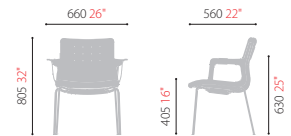

CH4411FZ

- Climaflex Backrest
- 4-legs, Glide
- Fixed Armrests
- Stackable