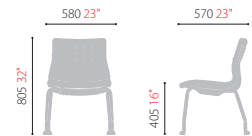

Leg Finishing Options

Legs of all types can be selected from chrome-plated and paint specifications.

Stacking

Stacking is possible to utilize the space efficiently, regardless of whether the armrest is fixed or not. (Lux type excluded / up to 4 chairs)

Item List

EGA VISITOR(T601) series

CH4412FZ

- Climaflex Backrest
- 4-legs, Glide
- Stackable

CH4412MZ

- Climaflex Backrest
- 4-legs, Caster
- Stackable

CH4412Z

- Climaflex Backrest
- Sled
- Stackable

CH4411FZ

- Climaflex Backrest
- 4-legs, Glide
- Fixed Armrests
- Stackable

CH4411MZ

- Climaflex Backrest
- 4-legs, Caster
- Fixed Armrests
- Stackable

CH4411Z

- Climaflex Backrest
- Sled
- Fixed Armrests
- Stackable