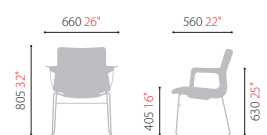

CH4411FZ

- Climaflex Backrest
- 4-legs, Glide
- Fixed Armrests
- Stackable

CH4411MZ

- Climaflex Backrest
- 4-legs, Caster
- Fixed Armrests
- Stackable

CH4411Z

- Climaflex Backrest
- Sled
- Fixed Armrests
- Stackable