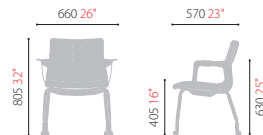

CH4411MZ

- Climaflex Backrest
- 4-legs, Caster
- Fixed Armrests
- Stackable