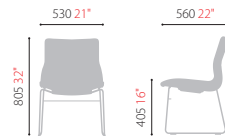

Leg Finishing Options

Legs of all types can be selected from chrome-plated and paint specifications.

Stacking

Stacking is possible to utilize the space efficiently, regardless of whether the armrest is fixed or not. (Lux type excluded / up to 4 chairs)

Item List

EGA VISITOR(T601) series

CH4412FZ

- Climaflex Backrest
- 4-legs, Glide
- Stackable

CH4412MZ

- Climaflex Backrest
- 4-legs, Caster
- Stackable

CH4412Z

- Climaflex Backrest
- Sled
- Stackable