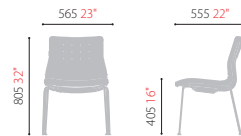

CH4412FZ

- Climaflex Backrest
- 4-legs, Glide
- Stackable