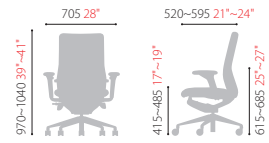

More advanced than tilt angle locker, this 5-step multi limiter helps control over your maximum levels of tilt angle depending on your preferred working postures.

Adjustable Armrest

The adjustable armrest is height and depth adjustable depending on your physique.

Lumbar Support

Together with the well-proportionate line backrest, the optional lumbar support gives more effective and sophisticated support to your lumbar.

Item List

EGA series

CH4400AHZ

- Climaflex Backrest
- Synchronized Tilt
- Multi Limited Tilt
- Easy Tilt Tension Adjustment
- Height Adjustable Pneumatic Cylinder
- Adjustable Headrest
- Adjustable Lumbar Support
- Adjustable Armrest
- Adjustable Seat Depth

CH4400AZ

- Climaflex Backrest
- Synchronized Tilt
- Multi Limited Tilt
- Easy Tilt Tension Adjustment
- Height Adjustable Pneumatic Cylinder
- Adjustable Lumbar Support
- Adjustable Armrest
- Adjustable Seat Depth