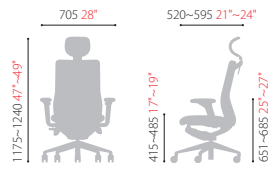

More advanced than tilt angle locker, this 5-step multi limiter helps control over your maximum levels of tilt angle depending on your preferred working postures.

Adjustable Armrest

The adjustable armrest is height and depth adjustable depending on your physique.

Lumbar Support

Together with the well-proportionate line backrest, the optional lumbar support gives more effective and sophisticated support to your lumbar.

Item List

EGA series

CH4400AHZ

- Climaflex Backrest
- Synchronized Tilt
- Multi Limited Tilt
- Easy Tilt Tension Adjustment
- Height Adjustable Pneumatic Cylinder
- Adjustable Headrest
- Adjustable Lumbar Support
- Adjustable Armrest
- Adjustable Seat Depth

CH4400AZ

- Climaflex Backrest
- Synchronized Tilt
- Multi Limited Tilt
- Easy Tilt Tension Adjustment
- Height Adjustable Pneumatic Cylinder
- Adjustable Lumbar Support
- Adjustable Armrest
- Adjustable Seat Depth