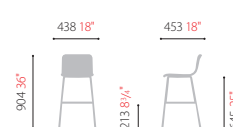

\* CR37X, CR45X : Chrome frame  
BK37X, BK45X : Black frame

**2 types of heights available**

2 types of heights BARSTOOL are available to choose to accommodate arrangement at various heights in a bar.

\* CH0023 : Regular specification  
CH0023S : Lower height specification

**BARSTOOL PLUS(CH0023) series**

**CH0023Z**  
Wood Shell

**CH0023SZ**  
Wood Shell

**CH0023CZ**  
Seat Padding

**CH0023SCZ**  
Seat Padding

**CH0023DZ**  
Padding

**CH0023SDZ**  
Padding

**Fabric**