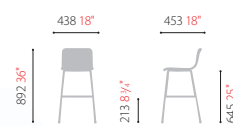

CH0023SZ
Wood Shell

CH0023CZ
Seat Padding