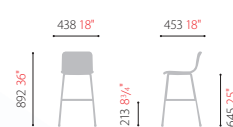

\* CR37X, CR45X : Chrome frame  
BK37X, BK45X : Black frame

**2 types of heights available**

2 types of heights BARSTOOL are available to choose to accommodate arrangement at various heights in a bar.

\* CH0023 : Regular specification  
CH0023S : Lower height specification

**BARSTOOL PLUS(CH0023) series**

**CH0023Z**  
Wood Shell

**CH0023SZ**  
Wood Shell

**CH0023CZ**  
Seat Padding

**CH0023SCZ**  
Seat Padding

**CH0023DZ**  
Padding

**CH0023SDZ**  
Padding

**Fabric**