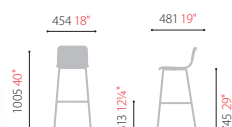

\* CR37X, CR45X : Chrome frame  
BK37X, BK45X : Black frame

**2 types of heights available**

2 types of heights BARSTOOL are available to choose to accommodate arrangement at various heights in a bar.

\* CH0023 : Regular specification  
CH0023S : Lower height specification

**BARSTOOL PLUS(CH0023) series**

**CH0023Z**  
Wood Shell

**CH0023SZ**  
Wood Shell

**CH0023CZ**  
Seat Padding

**CH0023SCZ**  
Seat Padding

**CH0023DZ**  
Padding

**CH0023SDZ**  
Padding

**Fabric**