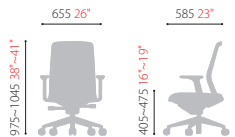

CH6200AZ

- Multi Limited Tilt
- Synchronized Tilt
- Adjustable Armrest
- Adjustable Seat Depth