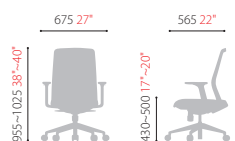

CH6200CWAZ

- Synchronized Tilt
- Adjustable Armrest
- Adjustable Seat Depth
- Multi locking