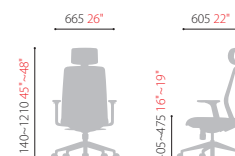

CH6200CHZ

- Adjustable Headrest
- Synchronized Tilt
- Fixed Armrest
- Multi locking