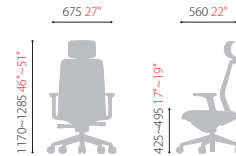

CH6200WAHZ

- Adjustable Headrest
- Multi Limited Tilt
- Synchronized Tilt
- Adjustable Armrest
- Adjustable Seat Depth