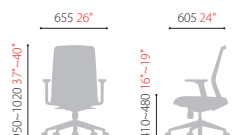

CH6200CAZ

- Synchronized Tilt
- Adjustable Armrest
- Adjustable Seat Depth
- Multi locking