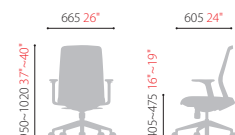

CH6200CZ

- Synchronized Tilt
- Fixed Armrest
- Multi locking