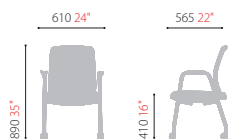

CH6211Z _ Conference Type

- 4 leg type
- Castor