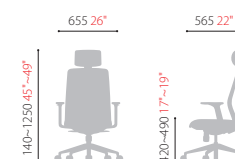

CH6200CWHZ

- Adjustable Headrest
- Synchronized Tilt
- Fixed Armrest
- Multi locking