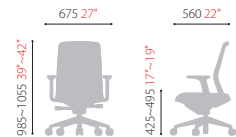

CH6200WAZ

- Multi Limited Tilt
- Synchronized Tilt
- Adjustable Armrest
- Adjustable Seat Depth