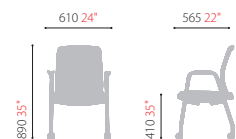

CH6211WZ _ Conference Type

- 4 leg type
- Castor