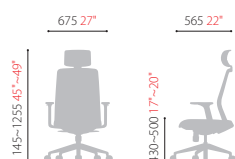

CH6200CWAHZ

- Adjustable Headrest
- Synchronized Tilt
- Adjustable Armrest
- Adjustable Seat Depth
- Multi locking