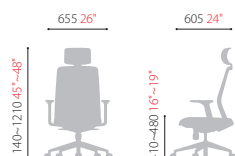

CH6200CAHZ

- Adjustable Headrest
- Synchronized Tilt
- Adjustable Armrest
- Adjustable Seat Depth
- Multi locking