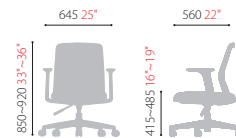

CH6201WZ _ Conference Type

- Height Adjustment
- Fixed armrest